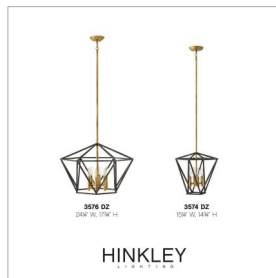

### MEDIUM OPEN FRAME SINGLE TIER

Theory's multi-faceted cage design proves the ultimate style solution to the elegance equation. This vintage, mid-century design is updated with a sophisticated two-tone finish, enhancing its modern geometric shape with a bold layering effect.

DETAILS	
FINISH:	Aged Zinc
MATERIAL:	Steel
SLOPE DEGREE:	90
DIMMABLE:	YES, WITH DIMMABLE LAMP (NOT INCLUDED)

DIMENSIONS	
WIDTH:	24.3"
HEIGHT:	17.8"
WEIGHT:	9.5lb

LIGHT SOURCE	
LIGHT SOURCE:	Socketed
WATTAGE:	6-5w Cand. LED, 60w Equiv.
VOLTAGE:	120v

MOUNTING	
CANOPY:	5" Dia.
LEAD WIRE:	1 X 120"
MAX HEIGHT:	52.3

SHIPPING	
CARTON LENGTH:	27.3
CARTON WIDTH:	24.3
CARTON HEIGHT:	19.8
CARTON WEIGHT:	17