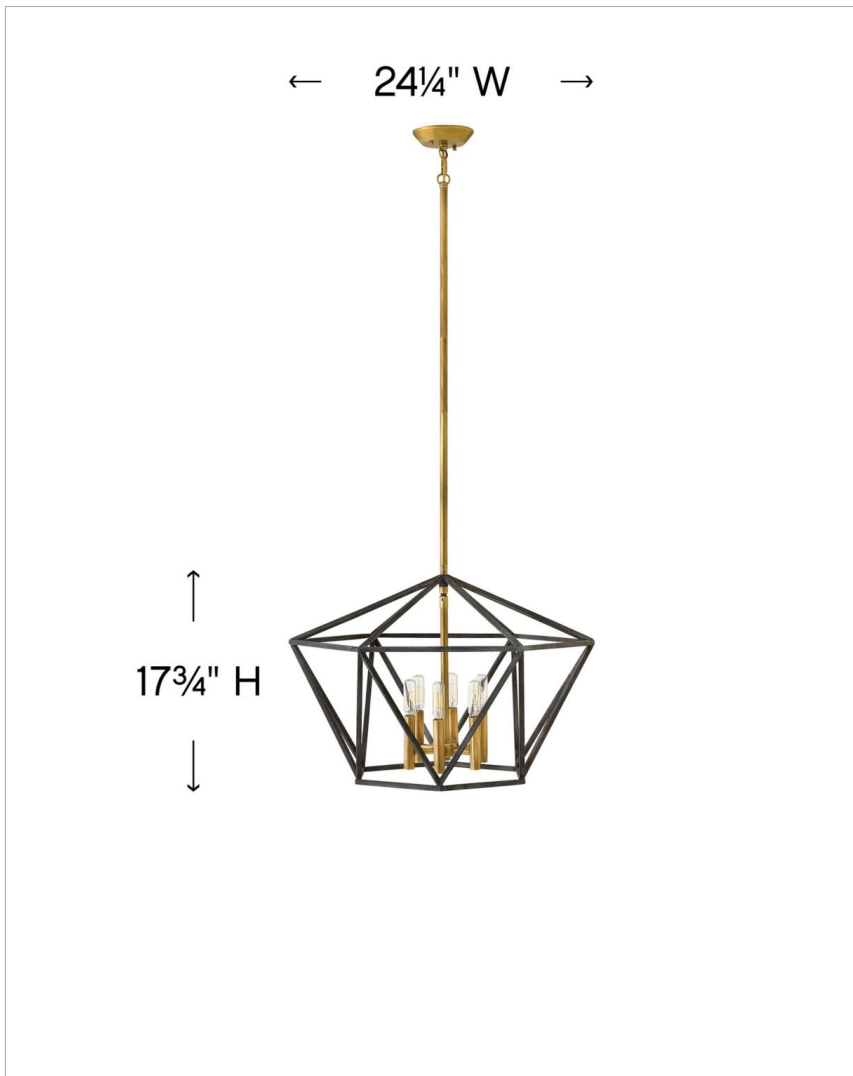

### MEDIUM OPEN FRAME SINGLE TIER

Theory's multi-faceted cage design proves the ultimate style solution to the elegance equation. This vintage, mid-century design is updated with a sophisticated two-tone finish, enhancing its modern geometric shape with a bold layering effect.

DETAILS	
FINISH:	Aged Zinc
MATERIAL:	Steel
SLOPE DEGREE:	90
DIMMABLE:	YES, WITH DIMMABLE LAMP (NOT INCLUDED)

DIMENSIONS	
WIDTH:	24.3"
HEIGHT:	17.8"
WEIGHT:	9.5lb

LIGHT SOURCE	
LIGHT SOURCE:	Socketed
WATTAGE:	6-5w Cand. LED, 60w Equiv.
VOLTAGE:	120v

MOUNTING	
CANOPY:	5" Dia.
LEAD WIRE:	1 X 120"
MAX HEIGHT:	52.3

SHIPPING	
CARTON LENGTH:	27.3
CARTON WIDTH:	24.3
CARTON HEIGHT:	19.8
CARTON WEIGHT:	17

#### PRODUCT DETAILS:

- This item may be hung on a sloped ceiling
- This fixture includes multiple down stems in various lengths to customize the installation height of the fixture, including one 6" stem and two 12" stems
- Suitable for use in dry (indoor) locations as defined by NEC and CEC. Meets United States UL Underwriters Laboratories & CSA Canadian Standards Association Product Safety Standards.
- Ideal for vintage filament bulbs (not included)
- Distinctive mid-century modern elements merge with sleek and timeless forms for a vintage vibe with modern flair