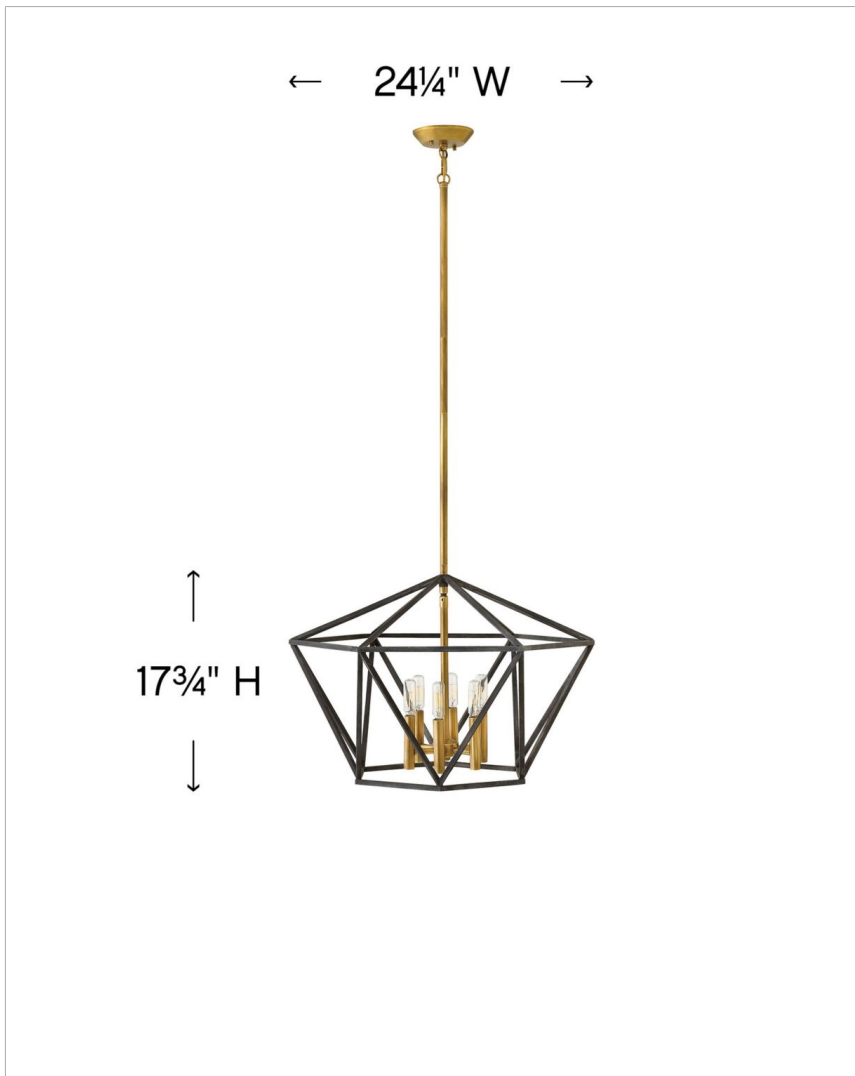

THEORY

3576DZ

MEDIUM OPEN FRAME SINGLE TIER

Theory's multi-faceted cage design proves the ultimate style solution to the elegance equation. This vintage, mid-century design is updated with a sophisticated two-tone finish, enhancing its modern geometric shape with a bold layering effect.

DETAILS	
FINISH:	Aged Zinc
MATERIAL:	Steel
SLOPE DEGREE:	90
DIMMABLE:	YES, WITH DIMMABLE LAMP (NOT INCLUDED)

DIMENSIONS	
WIDTH:	24.3"
HEIGHT:	17.8"
WEIGHT:	9.5lb

LIGHT SOURCE	
LIGHT SOURCE:	Socketed
WATTAGE:	6-5w Cand. LED, 60w Equiv.
VOLTAGE:	120v

MOUNTING	
CANOPY:	5" Dia.
LEAD WIRE:	1 X 120"
MAX HEIGHT:	52.3

SHIPPING	
CARTON LENGTH:	27.3
CARTON WIDTH:	24.3
CARTON HEIGHT:	19.8
CARTON WEIGHT:	17

PRODUCT DETAILS:

- This item may be hung on a sloped ceiling
- This fixture includes multiple down stems in various lengths to customize the installation height of the fixture, including one 6" stem and two 12" stems
- Suitable for use in dry (indoor) locations as defined by NEC and CEC. Meets United States UL Underwriters Laboratories & CSA Canadian Standards Association Product Safety Standards.
- Ideal for vintage filament bulbs (not included)
- Distinctive mid-century modern elements merge with sleek and timeless forms for a vintage vibe with modern flair