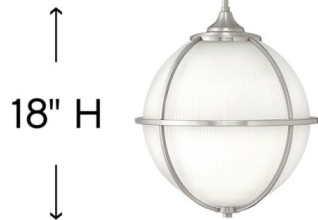

ODEON

4744BN

MEDIUM ORB PENDANT

Inspired by the stylish Tribeca brasserie, Odeon elicits a fashionable, urban feel that is both modern and timeless. The metal frame follows the contour of the holophane sphere, inspiring perfection in any setting.

DETAILS	
FINISH:	Brushed Nickel
MATERIAL:	Steel
GLASS:	Etched Holophane
SLOPE DEGREE:	90
DIMMABLE:	YES - WITH DIMMABLE LAMP (NOT INCLUDED)

DIMENSIONS	
WIDTH:	15"
HEIGHT:	18"
WEIGHT:	17.2lb

LIGHT SOURCE	
LIGHT SOURCE:	Socketed
WATTAGE:	3-7w Med. LED, 100w Equiv.
VOLTAGE:	120v

MOUNTING	
CANOPY:	6" Dia.
LEAD WIRE:	1 X 120"
MAX HEIGHT:	54.3

SHIPPING	
CARTON LENGTH:	17.5
CARTON WIDTH:	17.5
CARTON HEIGHT:	21
CARTON WEIGHT:	21.1

15" Dia.

PRODUCT DETAILS:

- Suitable for use in dry (indoor) locations as defined by NEC and CEC. Meets United States UL Underwriters Laboratories & CSA Canadian Standards Association Product Safety Standards.
- This fixture includes multiple down stems in various lengths to customize the installation height of the fixture, including one 6" stem and two 12" stems
- This item may be hung on a sloped ceiling
- Angular lines, a bold finish, simple shape and sturdy details merge for a robust but pared down industrial design