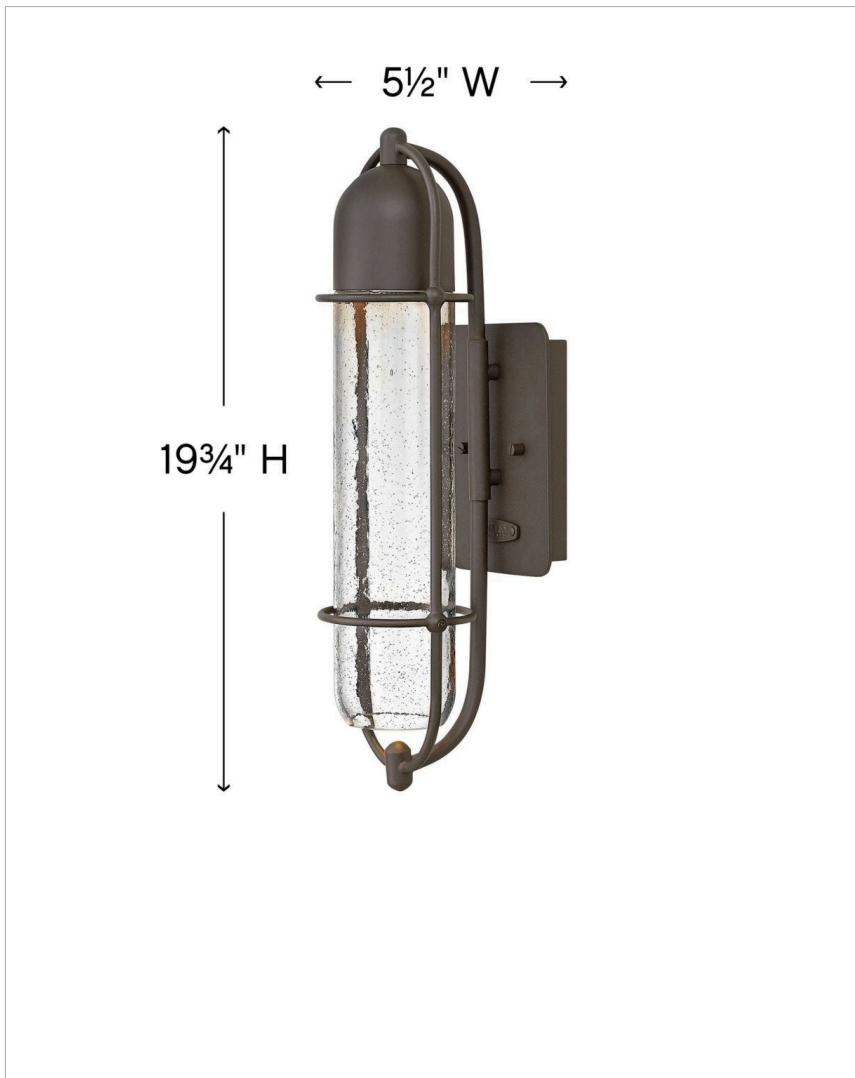

PERRY

2380OZ

SMALL WALL MOUNT LANTERN

Named for Commodore Oliver Hazard Perry, who led a fleet to victory in one of the most significant naval battles in the War of 1812, this nautical-inspired aluminum lantern offers distinctive longitudinal and latitudinal cage construction. Clear seedy glass and a durable Oil Rubbed Bronze finish reinforce Perry's transitional style, which effortlessly complements a variety of façades.

DETAILS	
FINISH:	Oil Rubbed Bronze
MATERIAL:	Aluminum
GLASS:	Clear Seedy
DIMMABLE:	No

DIMENSIONS	
WIDTH:	5.5"
HEIGHT:	19.8"
WEIGHT:	3.5lb
BACK PLATE:	5"W X 6.5"H
EXTENSION:	6.8"
TOP TO OUTLET:	10"

LIGHT SOURCE	
LIGHT SOURCE:	Socketed
WATTAGE:	1-7w GU10 LED, 50w Equiv. or 1-50w GU10
VOLTAGE:	120v

SHIPPING	
CARTON LENGTH:	13.5
CARTON WIDTH:	9
CARTON HEIGHT:	18
CARTON WEIGHT:	5

PRODUCT DETAILS:

- Suitable for use in wet (outdoor direct rain or sprinkler) locations as defined by NEC and CEC. Meets United States UL Underwriters Laboratories & CSA Canadian Standards Association Product Safety Standards
- Fixture is Dark Sky compliant and engineered to minimize light glare upward into the night sky
- 2 year finish warranty
- Classic, modern style with a nautical flair adds elegance to a variety of exteriors
- Bold and robust dark bronze finish