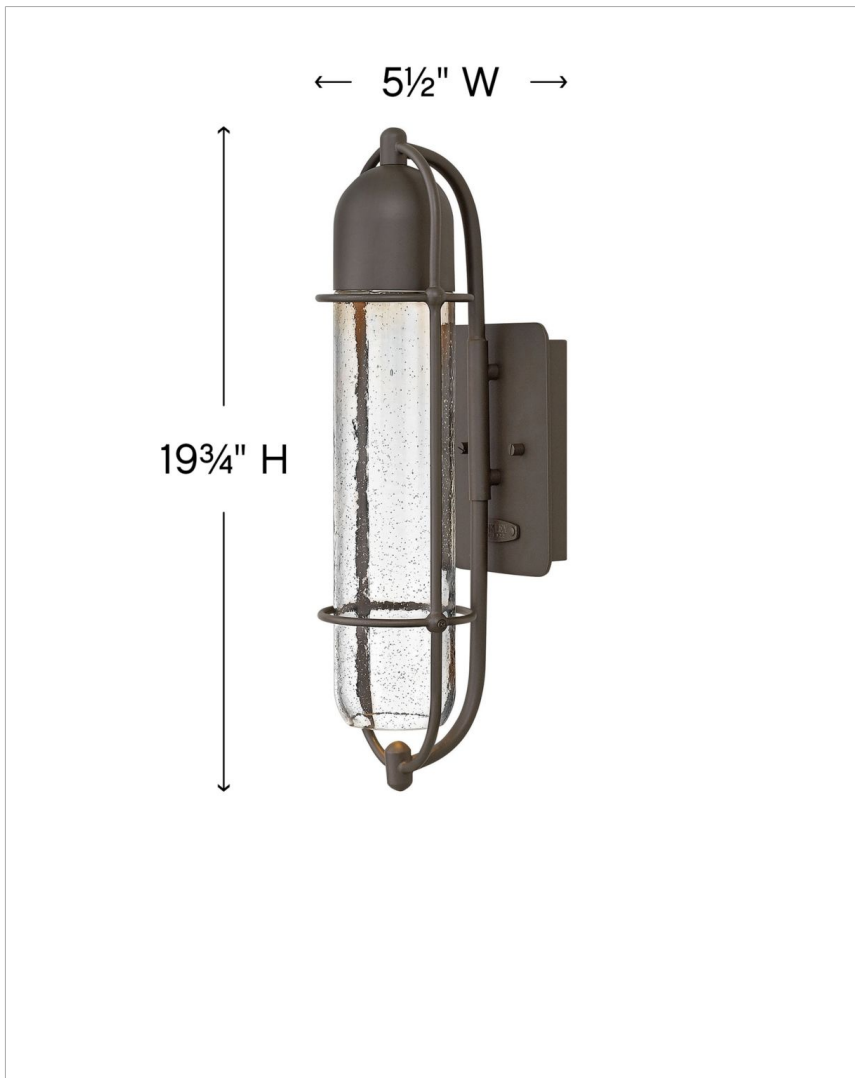

PERRY

23800Z

SMALL WALL MOUNT LANTERN

Named for Commodore Oliver Hazard Perry, who led a fleet to victory in one of the most significant naval battles in the War of 1812, this nautical-inspired aluminum lantern offers distinctive longitudinal and latitudinal cage construction. Clear seedy glass and a durable Oil Rubbed Bronze finish reinforce Perry's transitional style, which effortlessly complements a variety of façades.

DETAILS	
FINISH:	Oil Rubbed Bronze
MATERIAL:	Aluminum
GLASS:	Clear Seedy
DIMMABLE:	Yes

DIMENSIONS	
WIDTH:	5.5"
HEIGHT:	19.8"
WEIGHT:	3.5lb
BACK PLATE:	5"W X 6.5"H
EXTENSION:	6.8"
TOP TO OUTLET:	10"

LIGHT SOURCE	
LIGHT SOURCE:	Socketed
WATTAGE:	1-7w GU10 LED, 50w Equiv. or 1-50w GU10
VOLTAGE:	120v

SHIPPING	
CARTON LENGTH:	13.5
CARTON WIDTH:	9
CARTON HEIGHT:	18
CARTON WEIGHT:	5

PRODUCT DETAILS:

- Suitable for use in wet (outdoor direct rain) locations as defined by NEC and CEC. Meets United States UL Underwriters Laboratories & CSA Canadian Standards Association Product Safety Standards
- Fixture is Dark Sky compliant and engineered to minimize light glare upward into the night sky
- 2-year finish warranty
- Classic, modern style with a nautical flair adds elegance to a variety of exteriors