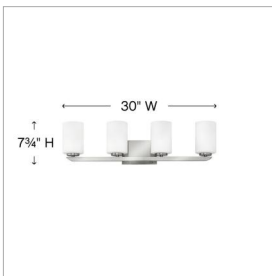

KYRA

55024BN

LARGE FOUR LIGHT VANITY

Clean and crisp, Kyra's minimalist design is anchored with a bold yet simple aesthetic. The sleek cross bar ends with a subtle curve for an element of softness. Rich finish options of Brushed Nickel or Polished Nickel complement the elegant etched opal glass.

DETAILS	
FINISH:	Brushed Nickel
MATERIAL:	Steel
GLASS:	Etched Opal
DIMMABLE:	YES - WITH DIMMABLE LAMP (NOT INCLUDED)

DIMENSIONS	
WIDTH:	30"
HEIGHT:	7.8"
WEIGHT:	6lb
BACK PLATE:	7"W X 4.75"H
EXTENSION:	5.3"
TOP TO OUTLET:	5.5"

LIGHT SOURCE	
LIGHT SOURCE:	Socketed
WATTAGE:	4-14w Med. LED, 100w Equiv.
VOLTAGE:	120v

SHIPPING	
CARTON LENGTH:	32
CARTON WIDTH:	10.8
CARTON HEIGHT:	6.8
CARTON WEIGHT:	8

PRODUCT DETAILS:

- Invisimount hardware is hidden on the backplate for a clean silhouette
- This fixture can be mounted either up or down to best fit your space
- Damp Rated
- Merging the best of traditional and modern elements with a sophisticated and streamlined look