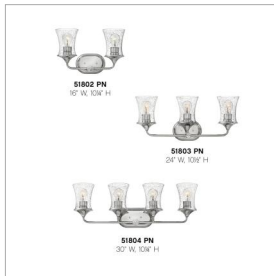

THISTLEDOWN

51804PN

FOUR LIGHT VANITY

Thistledown is an updated traditional design with smooth, flowing lines and a practical elegance that adds sophistication to any space.

DETAILS	
FINISH:	Polished Nickel
MATERIAL:	Steel
GLASS:	Clear Seedy
DIMMABLE:	No

DIMENSIONS	
WIDTH:	30"
HEIGHT:	10.3"
WEIGHT:	7.7lb
BACK PLATE:	9"W X 5"H
EXTENSION:	6.3"
TOP TO OUTLET:	8"

LIGHT SOURCE	
LIGHT SOURCE:	Socketed
VOLTAGE:	120v

SHIPPING	
CARTON LENGTH:	32
CARTON WIDTH:	9
CARTON HEIGHT:	14
CARTON WEIGHT:	9.3