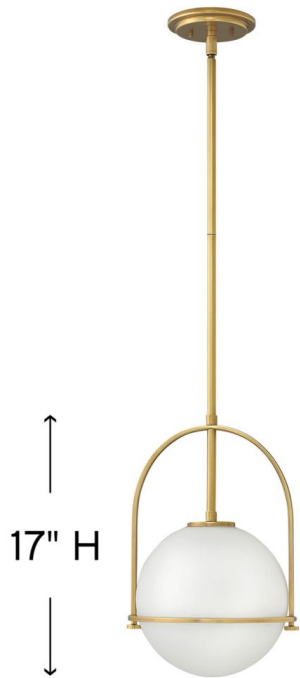

### MEDIUM PENDANT

Chic and elegant, the Somerset collection exudes a quiet and precise sophistication. Subtly fusing modernity with vintage appeal, its etched opal glass deftly floats inside a streamlined metal yoke and ring while understated turned metal knobs add an authentic edge.

11½" Dia.

17" H

#### DETAILS

FINISH:	Heritage Brass
MATERIAL:	Steel
GLASS:	Etched Opal
SLOPE DEGREE:	90
DIMMABLE:	YES, WITH DIMMABLE LAMP (NOT INCLUDED)

#### DIMENSIONS

WIDTH:	11.5"
HEIGHT:	17"
WEIGHT:	5lb