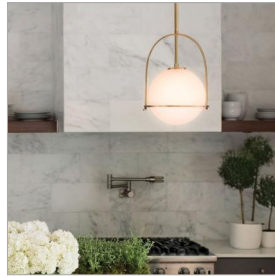

SHIPPING

CARTON LENGTH:	16.8
CARTON WIDTH:	13.5
CARTON HEIGHT:	16.5
CARTON WEIGHT:	7.8

PRODUCT DETAILS:

- This item may be hung on a sloped ceiling
- This fixture includes multiple down stems in various lengths to customize the installation height of the fixture, including one 6" stem and two 12" stems
- Suitable for use in dry (indoor) locations as defined by NEC and CEC. Meets United States UL Underwriters Laboratories & CSA Canadian Standards Association Product Safety Standards.
- Merging the best of traditional and modern elements with a sophisticated and streamlined look

HINKLEY

HINKLEY
33000 Pin Oak Parkway
Avon Lake, OH 44012

PHONE: (440) 653-5500
Toll Free: 1 (800) 446-5539

hinkley.com