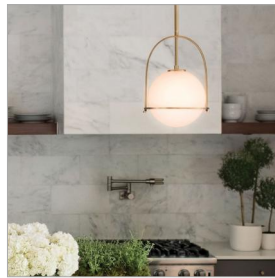

SOMERSET

3407HB

MEDIUM PENDANT

Chic and elegant, the Somerset collection exudes a quiet and precise sophistication. Subtly fusing modernity with vintage appeal, its etched opal glass deftly floats inside a streamlined metal yoke and ring while understated turned metal knobs add an authentic edge.

11½" Dia.

17" H

DETAILS

FINISH:	Heritage Brass
MATERIAL:	Steel
GLASS:	Etched Opal
SLOPE DEGREE:	90
DIMMABLE:	YES - WITH DIMMABLE LAMP (NOT INCLUDED)

DIMENSIONS

WIDTH:	11.5"
HEIGHT:	17"
WEIGHT:	5.1lb

LIGHT SOURCE

PRODUCT DETAILS:

- Suitable for use in dry (indoor) locations as defined by NEC and CEC. Meets United States UL Underwriters Laboratories & CSA Canadian Standards Association Product Safety Standards.
- This fixture includes multiple down stems in various lengths to customize the installation height of the fixture, including one 6" stem and two 12" stems
- This item may be hung on a sloped ceiling
- Merging the best of traditional and modern elements with a sophisticated and streamlined look