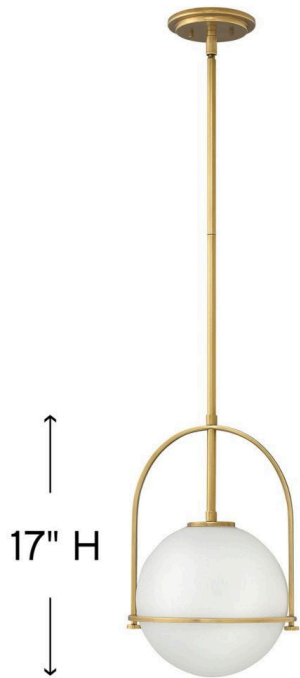

SOMERSET

3407HB

MEDIUM PENDANT

Chic and elegant, the Somerset collection exudes a quiet and precise sophistication. Subtly fusing modernity with vintage appeal, its etched opal glass deftly floats inside a streamlined metal yoke and ring while understated turned metal knobs add an authentic edge.

11½" Dia.

17" H

DETAILS

FINISH:	Heritage Brass
MATERIAL:	Steel
GLASS:	Etched Opal
SLOPE DEGREE:	90

DIMENSIONS

WIDTH:	11.5"
HEIGHT:	17"
WEIGHT:	5lb

LIGHT SOURCE

LIGHT SOURCE:	Socket
WATTAGE:	1-100w Med.
VOLTAGE:	120v

MOUNTING

CANOPY:	6" Dia.
LEAD WIRE:	1 X 120"
MAX HEIGHT:	49.8

SHIPPING

CARTON LENGTH:	16.8
CARTON WIDTH:	13.5
CARTON HEIGHT:	16.5
CARTON WEIGHT:	7.8

PRODUCT DETAILS:

- This stem hung fixture may be hung on a sloped ceiling
- This fixture includes multiple down stems in various lengths to customize the installation height of the fixture, including one 6" stem and two 12" stems.
- Suitable for use in dry (indoor) locations as defined by NEC and CEC. Meets United States UL Underwriters Laboratories & CSA Canadian Standards Association Product Safety Standards
- Merging the best of traditional and modern elements, with a sophisticated and streamlined silhouette perfect for any space
- Classic gleaming light brass finish