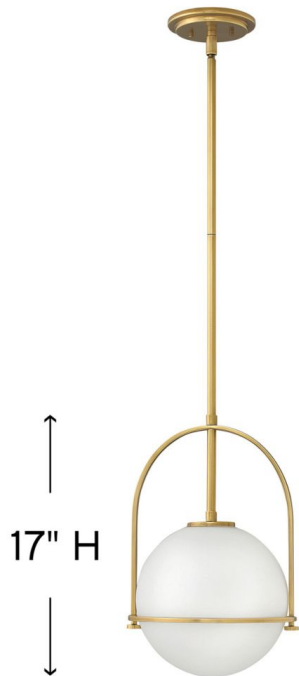

### MEDIUM PENDANT

Chic and elegant, the Somerset collection exudes a quiet and precise sophistication. Subtly fusing modernity with vintage appeal, its etched opal glass deftly floats inside a streamlined metal yoke and ring while understated turned metal knobs add an authentic edge.

11½" Dia.

17" H

#### DETAILS

FINISH:	Heritage Brass
MATERIAL:	Steel
GLASS:	Etched Opal

#### DIMENSIONS

WIDTH:	11.5"
HEIGHT:	17"
WEIGHT:	5 lbs.