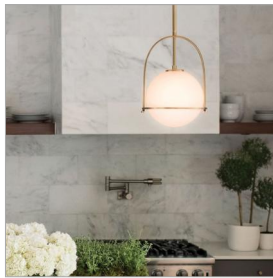

SOMERSET

3407HB

MEDIUM PENDANT

Chic and elegant, the Somerset collection exudes a quiet and precise sophistication. Subtly fusing modernity with vintage appeal, its etched opal glass deftly floats inside a streamlined metal yoke and ring while understated turned metal knobs add an authentic edge.

11½" Dia.

17" H

DETAILS

FINISH:	Heritage Brass
MATERIAL:	Steel
GLASS:	Etched Opal
SLOPE DEGREE:	90
DIMMABLE:	YES - WITH DIMMABLE LAMP (NOT INCLUDED)

DIMENSIONS

WIDTH:	11.5"
HEIGHT:	17"
WEIGHT:	5.1lb

LIGHT SOURCE

PRODUCT DETAILS:

- Suitable for use in dry (indoor) locations as defined by NEC and CEC. Meets United States UL Underwriters Laboratories & CSA Canadian Standards Association Product Safety Standards.
- This fixture includes multiple down stems in various lengths to customize the installation height of the fixture, including one 6" stem and two 12" stems
- This item may be hung on a sloped ceiling
- Merging the best of traditional and modern elements with a sophisticated and streamlined look