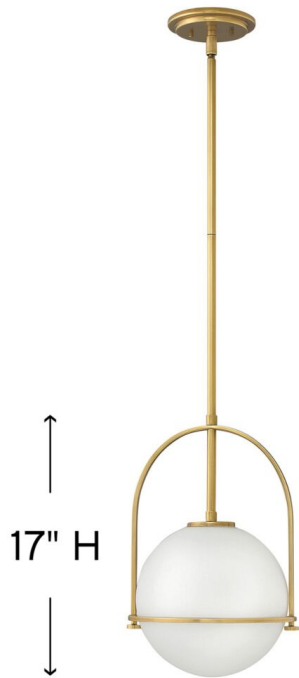

SOMERSET

3407HB

MEDIUM PENDANT

Chic and elegant, the Somerset collection exudes a quiet and precise sophistication. Subtly fusing modernity with vintage appeal, its etched opal glass deftly floats inside a streamlined metal yoke and ring while understated turned metal knobs add an authentic edge.

11½" Dia.

17" H

DETAILS

FINISH:	Heritage Brass
MATERIAL:	Steel
GLASS:	Etched Opal
SLOPE DEGREE:	90
DIMMABLE:	YES - WITH DIMMABLE LAMP (NOT INCLUDED)

DIMENSIONS

WIDTH:	11.5"
HEIGHT:	17"
WEIGHT:	5.1lb

LIGHT SOURCE

LIGHT SOURCE:	Socketed
WATTAGE:	1-8w Med. LED, 100w Equiv.
VOLTAGE:	120v

MOUNTING

CANOPY:	6" Dia.
LEAD WIRE:	1 X 120"
MAX HEIGHT:	49.8

SHIPPING

CARTON LENGTH:	16.3
CARTON WIDTH:	13.5
CARTON HEIGHT:	16
CARTON WEIGHT:	8

PRODUCT DETAILS:

- Suitable for use in dry (indoor) locations as defined by NEC and CEC. Meets United States UL Underwriters Laboratories & CSA Canadian Standards Association Product Safety Standards.
- This fixture includes multiple down stems in various lengths to customize the installation height of the fixture, including one 6" stem and two 12" stems
- This item may be hung on a sloped ceiling
- Merging the best of traditional and modern elements with a sophisticated and streamlined look