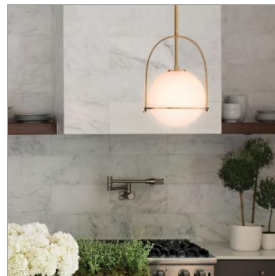

SOMERSET

3407HB

MEDIUM PENDANT

Chic and elegant, the Somerset collection exudes a quiet and precise sophistication. Subtly fusing modernity with vintage appeal, its etched opal glass deftly floats inside a streamlined metal yoke and ring while understated turned metal knobs add an authentic edge.

11½" Dia.

17" H

DETAILS

FINISH:	Heritage Brass
MATERIAL:	Steel
GLASS:	Etched Opal
SLOPE DEGREE:	90

DIMENSIONS

WIDTH:	11.5"
HEIGHT:	17"
WEIGHT:	5lb

LIGHT SOURCE

LIGHT SOURCE:	Socket
WATTAGE:	1-100w Med.
VOLTAGE:	120v

MOUNTING

CANOPY:	6" Dia.
LEAD WIRE:	1 X 120"
MAX HEIGHT:	49.8

SHIPPING

CARTON LENGTH:	16.8
CARTON WIDTH:	13.5
CARTON HEIGHT:	16.5
CARTON WEIGHT:	7.8

PRODUCT DETAILS:

- This stem hung fixture may be hung on a sloped ceiling
- This fixture includes multiple down stems in various lengths to customize the installation height of the fixture, including one 6" stem and two 12" stems.
- Suitable for use in dry (indoor) locations as defined by NEC and CEC. Meets United States UL Underwriters Laboratories & CSA Canadian Standards Association Product Safety Standards
- Merging the best of traditional and modern elements, with a sophisticated and streamlined silhouette perfect for any space
- Classic gleaming light brass finish