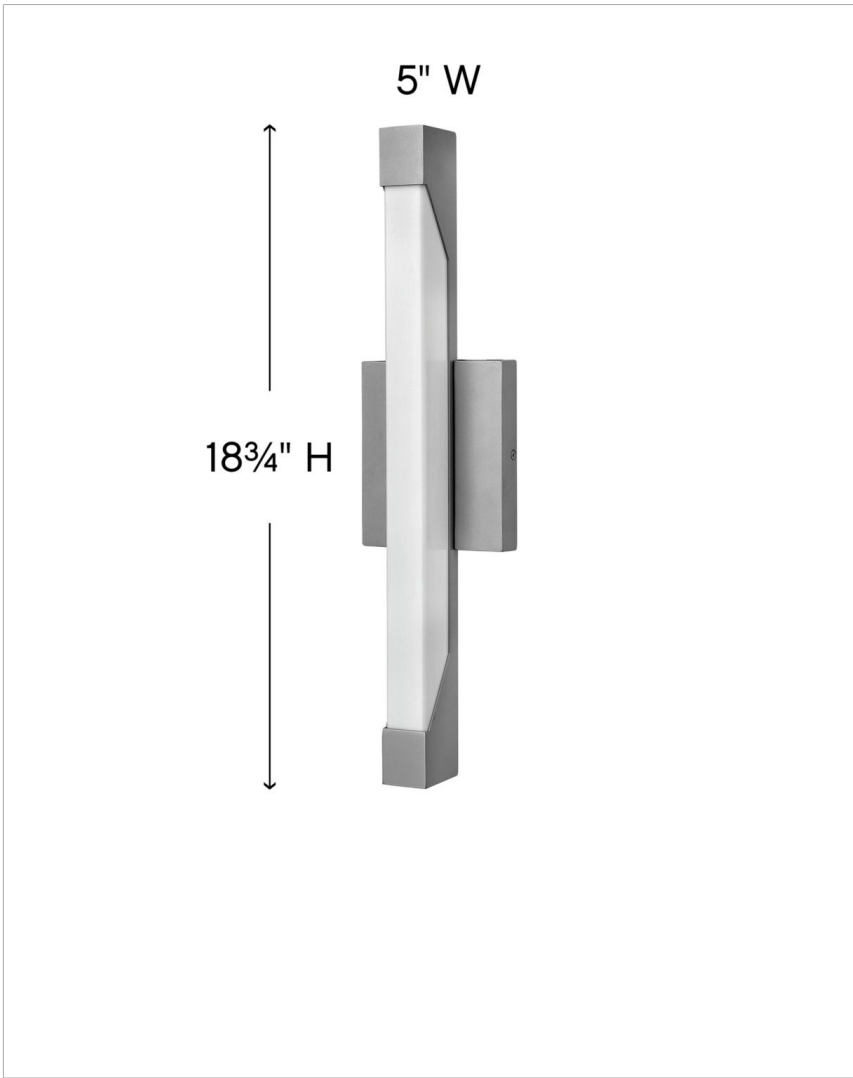

VISTA

12302TT

SMALL WALL MOUNT LANTERN

Vista creates a strong visual statement with an elongated contemporary silhouette. Constructed with extruded and die-cast aluminum, an angled cut-out creates a modern focal point with a resilient acrylic lens for maximum durability. Vista is offered as an energy-saving LED design in either Bronze or Titanium finish options. Incredibly versatile, the wet-rated Vista can be mounted vertically or horizontally, inside or outdoors.

| DETAILS | |
|-----------|------------------------------|
| FINISH: | Titanium |
| MATERIAL: | Aluminum |
| GLASS: | Acrylic Lens |
| DIMMABLE: | YES - CL TYPE DIMMER (SSL7A) |

| DIMENSIONS | |
|----------------|-----------|
| WIDTH: | 5" |
| HEIGHT: | 18.8" |
| WEIGHT: | 2lb |
| BACK PLATE: | 5"W X 6"H |
| EXTENSION: | 3" |
| TOP TO OUTLET: | 9.5" |

| LIGHT SOURCE | |
|---------------------------|------------------------------|
| LIGHT SOURCE: | Integrated LED |
| LED NAME: | LMP-S100-2 |
| VOLTAGE: | 120v |
| COLOR TEMP: | 2700 |
| LUMENS: | 1200 |
| CRI: | 96 |
| INCANDESCENT EQUIVALENCY: | 2 x 60w |
| DIMMABLE: | YES - CL TYPE DIMMER (SSL7A) |

| SHIPPING | |
|----------------|------|
| CARTON LENGTH: | 20.5 |
| CARTON WIDTH: | 7 |
| CARTON HEIGHT: | 6 |
| CARTON WEIGHT: | 3 |

PRODUCT DETAILS:

- Mounting hardware is hidden on the back plate to ensure a clean silhouette
- Fixture can be mounted horizontally.
- Suitable for use in wet (outdoor direct rain) locations as defined by NEC and CEC. Meets United States UL Underwriters Laboratories & CSA Canadian Standards Association Product Safety Standards
- ADA compliant
- Exclusively available in High Performance LED
- 2-year finish warranty
- LED components carry a 5-year limited warranty
- Bold lines and a clean, minimalist style complement contemporary architecture