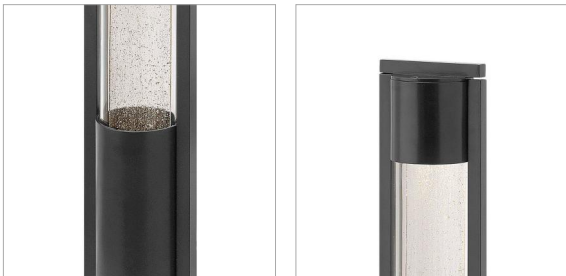

SHELTER

15607BK

SHELTER BOLLARD

Shelter's minimalist style in aluminum creates a chic, dramatic statement as the light from above grazes through its clear seedy glass. Shelter comes standard Dark Sky compliant.

DETAILS	
FINISH:	Black
MATERIAL:	Aluminum
GLASS:	Clear Acrylic & Seedy
DIMMABLE:	YES, WITH MLV ON TRANSFORMER PRIMARY

DIMENSIONS	
WIDTH:	4"
HEIGHT:	30"
DEPTH:	3
WEIGHT:	5.5lb

LIGHT SOURCE	
LIGHT SOURCE:	Socketed
LED NAME:	4WLEDMR16
VOLTAGE:	12v
VOLT AMPS:	5.7
COLOR TEMP:	2700
LUMENS:	340
CRI:	80
INCANDESCENT EQUIVALENCY:	1 x 35w
DIMMABLE:	YES, WITH MLV ON TRANSFORMER PRIMARY
TRANSFORMER REQUIRED:	Yes

SHIPPING	
CARTON LENGTH:	13
CARTON WIDTH:	7
CARTON HEIGHT:	33.5
CARTON WEIGHT:	7

PRODUCT DETAILS:

- Suitable for use in wet (outdoor direct rain) locations as defined by NEC and CEC. Meets United States UL Underwriters Laboratories & CSA Canadian Standards Association Product Safety Standards
- Fixture mounts to 2" PVC pipe and the die cast mount is also able to be surface installed
- For more information on how to control your landscape lighting via the Hinkley Home Automation App, [click here](#).
- LED Bulbs carry a 3-year limited warranty
- Bold lines and a clean, minimalist style complement contemporary architecture