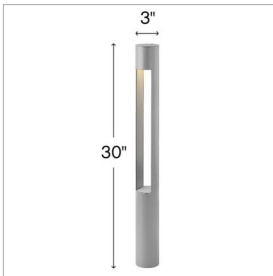

ATLANTIS

15601TT

12V LARGE ROUND BOLLARD

Atlantis features a minimalist design with bold, clean lines to complement contemporary architecture with ultimate urban sophistication.

DETAILS	
FINISH:	Titanium
MATERIAL:	Aluminum
GLASS:	Etched Lens
DIMMABLE:	YES - WITH MLV ON TRANSFORMER PRIMARY

DIMENSIONS	
WIDTH:	3"
HEIGHT:	30"
DEPTH:	3
WEIGHT:	4.5lb

LIGHT SOURCE	
LIGHT SOURCE:	Socketed
LED NAME:	4WLEDMR16
WATTAGE:	1-4w MR16 LED *Included
VOLTAGE:	12v
VOLT AMPS:	5.7
LUMENS:	340
CRI:	80
INCANDESCENT EQUIVALENCY:	1 x 35w
DIMMABLE:	YES - WITH MLV ON TRANSFORMER PRIMARY
TRANSFORMER REQUIRED:	Yes

SHIPPING	
CARTON LENGTH:	9
CARTON WIDTH:	6
CARTON HEIGHT:	32.5
CARTON WEIGHT:	5.5

PRODUCT DETAILS:

- Wet Rated
- Fixture mounts to 2" PVC pipe and the die cast mount is also able to be surface installed
- The Hinkley Home Automation App allows you to control your landscape lights anytime, anywhere. You can turn dimmers on/off and adjust sliding brightness settings remotely.
- LED Bulbs carry a 3-year limited warranty
- Bold lines and a clean, minimalist style complement contemporary architecture
- Add style and safety to outdoor walkways; place about 6 feet apart from one another
- 12V lighting systems consume less energy, leading to lower electricity bills and a reduced carbon footprint