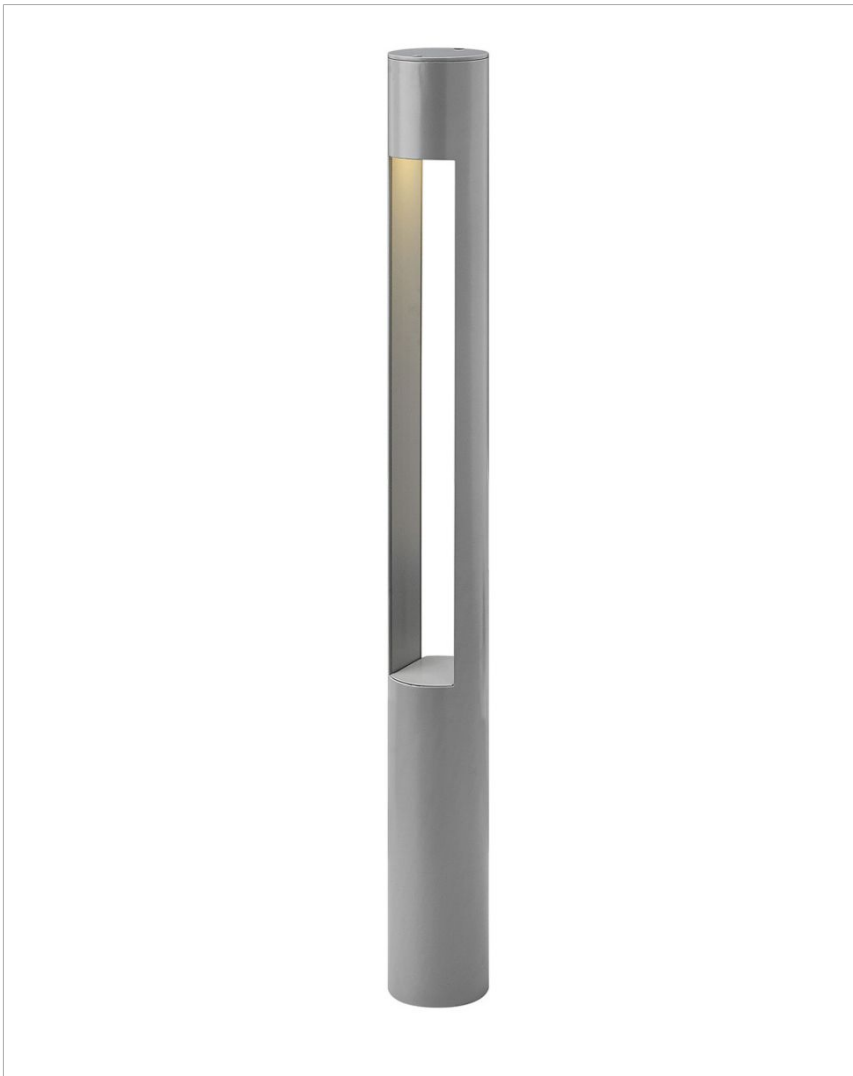

ATLANTIS

15601TT

ATLANTIS ROUND LARGE BOLLARD

Atlantis features a minimalist design for the ultimate in urban sophistication. Constructed of solid aluminum and Dark Sky compliant, Atlantis provides a chic solution to eco-conscious homeowners.

DETAILS	
FINISH:	Titanium
MATERIAL:	Aluminum
GLASS:	Etched Lens
DIMMABLE:	YES, WITH MLV ON TRANSFORMER PRIMARY

DIMENSIONS	
WIDTH:	3"
HEIGHT:	30"
DEPTH:	3
WEIGHT:	4.5lb

LIGHT SOURCE	
LIGHT SOURCE:	Socketed
LED NAME:	4WLEDMR16
VOLTAGE:	12v
VOLT AMPS:	5.7
COLOR TEMP:	2700
LUMENS:	340
CRI:	80
INCANDESCENT EQUIVALENCY:	1 x 35w
DIMMABLE:	YES, WITH MLV ON TRANSFORMER PRIMARY
TRANSFORMER REQUIRED:	Yes

SHIPPING	
CARTON LENGTH:	9
CARTON WIDTH:	6
CARTON HEIGHT:	32.5
CARTON WEIGHT:	5.5

PRODUCT DETAILS:

- Suitable for use in wet (outdoor direct rain) locations as defined by NEC and CEC. Meets United States UL Underwriters Laboratories & CSA Canadian Standards Association Product Safety Standards
- Fixture mounts to 2" PVC pipe and the die cast mount is also able to be surface installed
- For more information on how to control your landscape lighting via the Hinkley Home Automation App, [click here](#).
- LED Bulbs carry a 3-year limited warranty
- Bold lines and a clean, minimalist style complement contemporary architecture