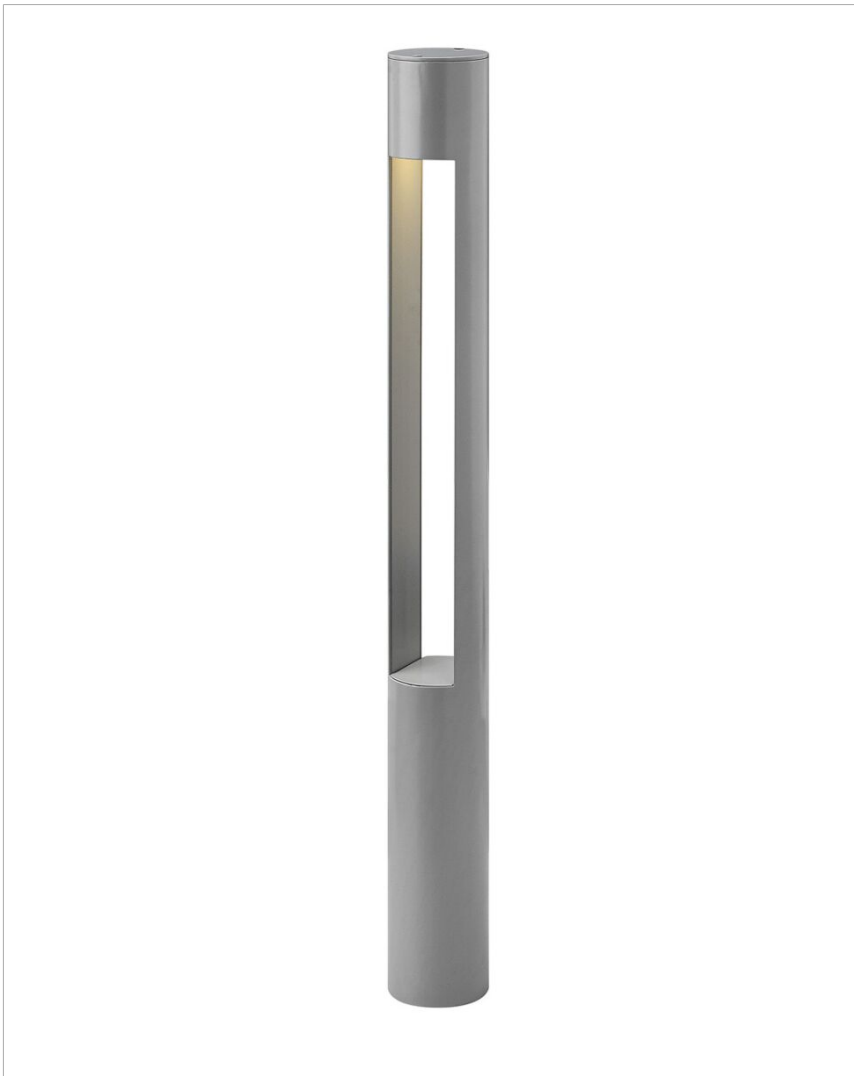

## 15601TT

### ATLANTIS ROUND LARGE BOLLARD

Atlantis features a minimalist design for the ultimate in urban sophistication. Constructed of solid aluminum and Dark Sky compliant, Atlantis provides a chic solution to eco-conscious homeowners.

DETAILS	
FINISH:	Titanium
MATERIAL:	Aluminum
GLASS:	Etched Lens
DIMMABLE:	YES - WITH MLV ON TRANSFORMER PRIMARY

DIMENSIONS	
WIDTH:	3"
HEIGHT:	30"
DEPTH:	3
WEIGHT:	4.5lb

LIGHT SOURCE	
LIGHT SOURCE:	Socketed
LED NAME:	4WLEDMR16
WATTAGE:	1-4w MR16 LED *Included
VOLTAGE:	12v
VOLT AMPS:	5.7
LUMENS:	340
CRI:	80
INCANDESCENT EQUIVALENCY:	1 x 35w
DIMMABLE:	YES - WITH MLV ON TRANSFORMER PRIMARY
TRANSFORMER REQUIRED:	Yes

#### PRODUCT DETAILS:

- Suitable for use in wet (outdoor direct rain) locations as defined by NEC and CEC. Meets United States UL Underwriters Laboratories & CSA Canadian Standards Association Product Safety Standards
- LED Bulbs carry a 3-year limited warranty
- Fixture mounts to 2" x 1/2" PVC pipe and the die cast mount is also able to be surface installed
- For more information on how to control your landscape lighting via the Hinkley Home Automation App, [click here](#).
- Bold lines and a clean, minimalist style complement contemporary architecture