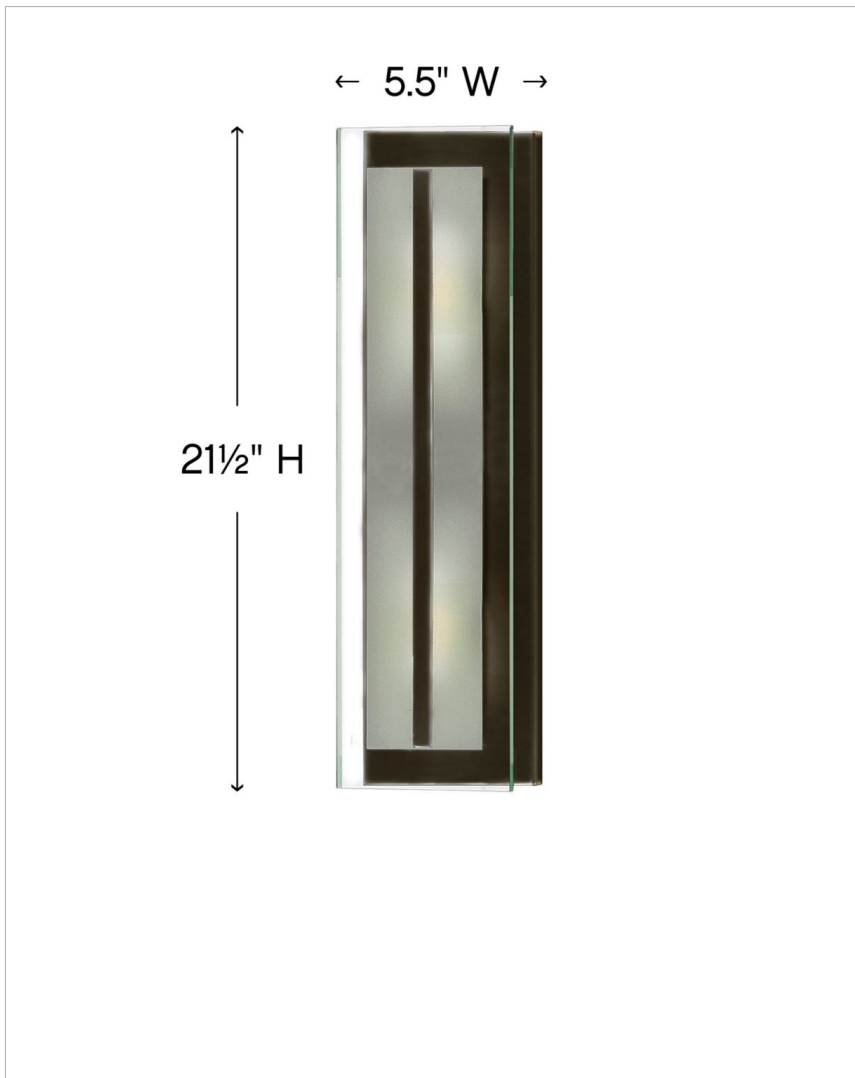

LATITUDE

5651OZ

TWO LIGHT VANITY

Latitude is contemporary and sleek, finding its true beauty in the minimalist design. The slim glass panel features rectangular etching while the subtle, split fork frames add understated architectural style.

DETAILS	
FINISH:	Oil Rubbed Bronze
MATERIAL:	Steel
GLASS:	Inside Etched Clear
DIMMABLE:	No

DIMENSIONS	
WIDTH:	5.5"
HEIGHT:	21.5"
WEIGHT:	7.5lb
BACK PLATE:	5.5"W X 21.5"H
EXTENSION:	5.5"
TOP TO OUTLET:	10.75"

LIGHT SOURCE	
LIGHT SOURCE:	Socketed
WATTAGE:	2-14w Med. LED, 100w Equiv.
VOLTAGE:	120v

SHIPPING	
CARTON LENGTH:	24
CARTON WIDTH:	8.5
CARTON HEIGHT:	9
CARTON WEIGHT:	9

PRODUCT DETAILS:

- Fixture can be mounted horizontally.
- Suitable for use in dry (indoor) locations as defined by NEC and CEC. Meets United States UL Underwriters Laboratories & CSA Canadian Standards Association Product Safety Standards.
- Bold silhouette with dramatic details creates a modern statement