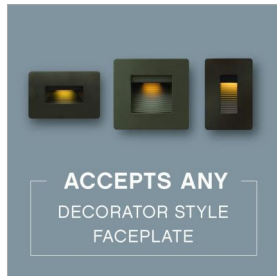

PRODUCT DETAILS:

- Wet Rated
- ADA compliant design provides added accessibility and maximum clearance
- Photometrics are based off engine/bulb photometrics at various mounting heights
- The Hinkley Home Automation App allows you to control your landscape lights anytime, anywhere. You can turn dimmers on/off and adjust sliding brightness settings remotely.
- Fits a standard gang junction box
- Hardy Island Series products carry a lifetime limited warranty
- LED integrated components carry a 10-year limited warranty
- Part of the Hardy Island Collection, constructed with solid cast brass for impeccable weather resistance