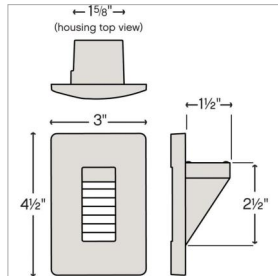

### HARDY ISLAND LED 2700K STEP LIGHT 120V VERTICAL

The Luna step light is the perfect addition to any interior or exterior lighting plan and complements the Hinkley Luna outdoor lantern collection. A contemporary styled radius front die cast faceplate is included. The Luna step light is compatible with any decorator style faceplate and is easily retrofitted to any gang/receptacle location.

DETAILS	
FINISH:	Matte Bronze
MATERIAL:	Cast Brass
DIMMABLE:	YES - CL TYPE DIMMER (SSL7A)

DIMENSIONS	
WIDTH:	3"
HEIGHT:	4.5"

LIGHT SOURCE	
LIGHT SOURCE:	Integrated LED
LED NAME:	LS-20
WATTAGE:	4w LED *Included
VOLTAGE:	120v
LUMENS:	240
CRI:	90
INCANDESCENT EQUIVALENCY:	1 x 20w
DIMMABLE:	YES - CL TYPE DIMMER (SSL7A)

MOUNTING	
LEAD WIRE:	1 X 6"

SHIPPING	
CARTON LENGTH:	2.5
CARTON WIDTH:	3.3
CARTON HEIGHT:	5
CARTON WEIGHT:	1