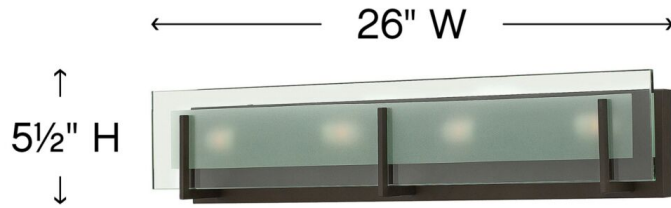

# LATITUDE

### FOUR LIGHT VANITY

Latitude is contemporary and sleek, finding its true beauty in the minimalist design. The slim glass panel features rectangular etching while the subtle, split fork frames add understated architectural style.

DETAILS	
FINISH:	Oil Rubbed Bronze
MATERIAL:	Steel
GLASS:	Inside Etched Clear
DIMMABLE:	Yes

DIMENSIONS	
WIDTH:	26"
HEIGHT:	5.5"
WEIGHT:	8.5lb
BACK PLATE:	25"W X 4.75"H
EXTENSION:	4"
TOP TO OUTLET:	3.25"

#### PRODUCT DETAILS:

- This fixture must be installed with shades/glass facing up toward the ceiling
- Suitable for use in damp locations as defined by NEC and CEC. Meets United States UL Underwriters Laboratories & CSA Canadian Standards Association Product Safety Standards.
- Bold silhouette with dramatic details creates a modern statement
- ADA compliant
- Mounting hardware is hidden on the back plate to ensure a clean silhouette