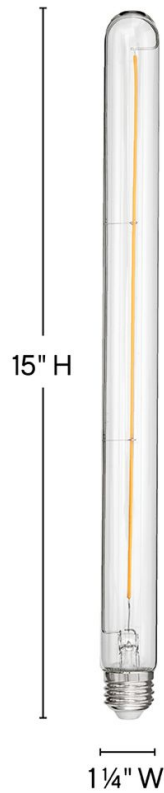

LUMIGLO BULB

E26T1042415CL

LED BULB

To create superior, softer light that sets the scene in any indoor or outdoor setting, Hinkley's Lumiglo™ LED bulbs feature unique filament technology designed to cast a warm ambient glow. Dimmable functionality provides full control over brightness, allowing you to craft an atmosphere that perfectly accentuates your space.

DETAILS

DIMMABLE:	YES, CL TYPE DIMMER (SSL7A)

DIMENSIONS

WIDTH:	1.3"
HEIGHT:	15"

LIGHT SOURCE

LIGHT SOURCE:	Socketed
LED NAME:	NO LED ENGINE
WATTAGE:	4w Med. LED
VOLTAGE:	120v
COLOR TEMP:	2400
LUMENS:	360
INCANDESCENT EQUIVALENCY:	1 x 40w
DIMMABLE:	YES, CL TYPE DIMMER (SSL7A)

SHIPPING

CARTON LENGTH:	1.5
CARTON WIDTH:	2
CARTON HEIGHT:	7.8

PRODUCT DETAILS:

- Suitable for use in damp locations as defined by NEC and CEC. Meets United States UL Underwriters Laboratories & CSA Canadian Standards Association Product Safety Standards.