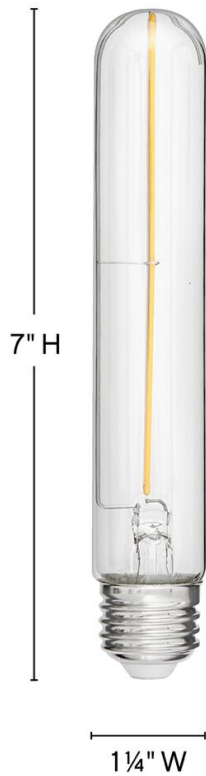

LUMIGLO BULB

E26T102247CL

LED BULB

To create superior, softer light that sets the scene in any indoor or outdoor setting, Hinkley's Lumiglo™ LED bulbs feature unique filament technology designed to cast a warm ambient glow. Dimmable functionality provides full control over brightness, allowing you to craft an atmosphere that perfectly accentuates your space.

DETAILS

DIMMABLE:	YES - CL TYPE DIMMER (SSL7A)
-----------	------------------------------

DIMENSIONS

WIDTH:	1.3"
HEIGHT:	7"
WEIGHT:	5lb

LIGHT SOURCE

LIGHT SOURCE:	Socketed
LED NAME:	NO LED ENGINE
WATTAGE:	40242
VOLTAGE:	120v
COLOR TEMP:	2400
LUMENS:	160
CRI:	90
INCANDESCENT EQUIVALENCY:	1 x 25w
DIMMABLE:	YES - CL TYPE DIMMER (SSL7A)

SHIPPING

CARTON LENGTH:	1.5
CARTON WIDTH:	2
CARTON HEIGHT:	7.8
CARTON WEIGHT:	1

PRODUCT DETAILS:

- Suitable for use in damp locations as defined by NEC and CEC. Meets United States UL Underwriters Laboratories & CSA Canadian Standards Association Product Safety Standards.