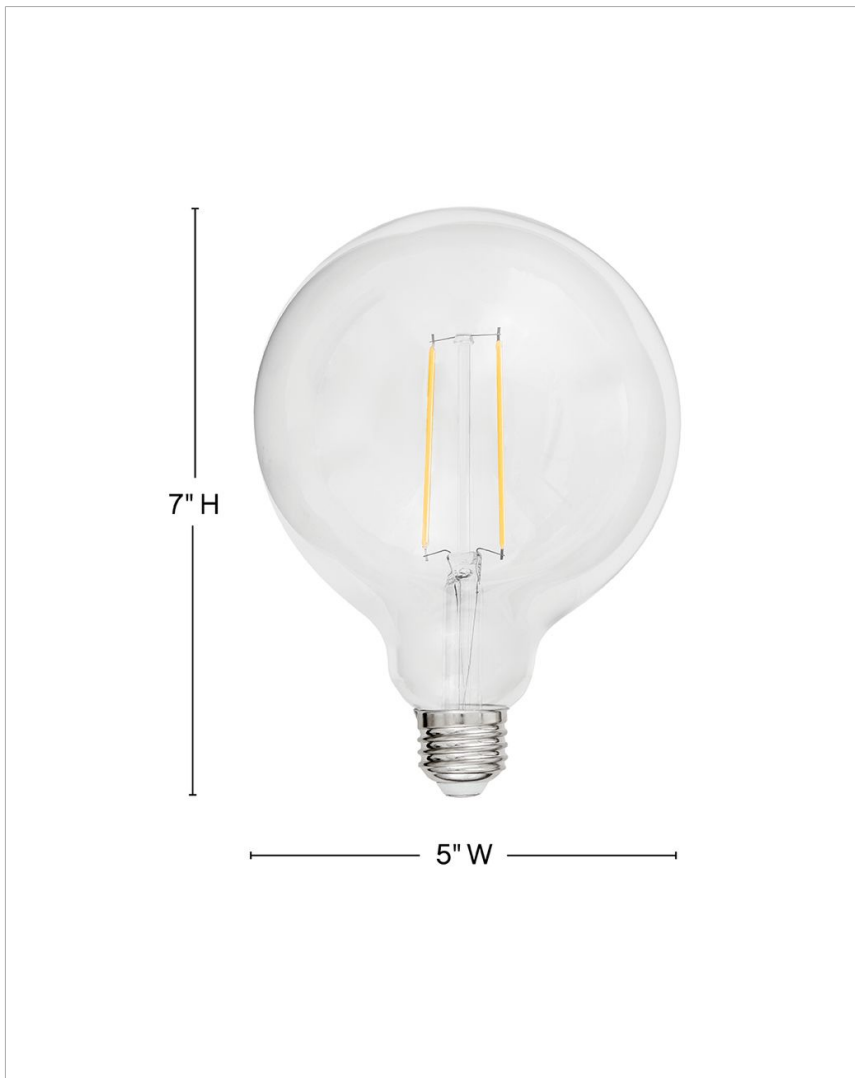

LUMIGLO BULB

E26G402247CL

LED BULB

To create superior, softer light that sets the scene in any indoor or outdoor setting, Hinkley's Lumiglo™ LED bulbs feature unique filament technology designed to cast a warm ambient glow. Dimmable functionality provides full control over brightness, allowing you to craft an atmosphere that perfectly accentuates your space.

DETAILS	
DIMMABLE:	YES, CL TYPE DIMMER (SSL7A)

DIMENSIONS	
WIDTH:	1.3"
HEIGHT:	7"

LIGHT SOURCE	
LIGHT SOURCE:	Socketed
LED NAME:	NO LED ENGINE
WATTAGE:	2w Med. LED
VOLTAGE:	120v
COLOR TEMP:	2400
LUMENS:	220
INCANDESCENT EQUIVALENCY:	1 x 30w
DIMMABLE:	YES, CL TYPE DIMMER (SSL7A)

SHIPPING	
CARTON LENGTH:	1.5
CARTON WIDTH:	2
CARTON HEIGHT:	7.8

PRODUCT DETAILS:

- Suitable for use in damp locations as defined by NEC and CEC. Meets United States UL Underwriters Laboratories & CSA Canadian Standards Association Product Safety Standards.